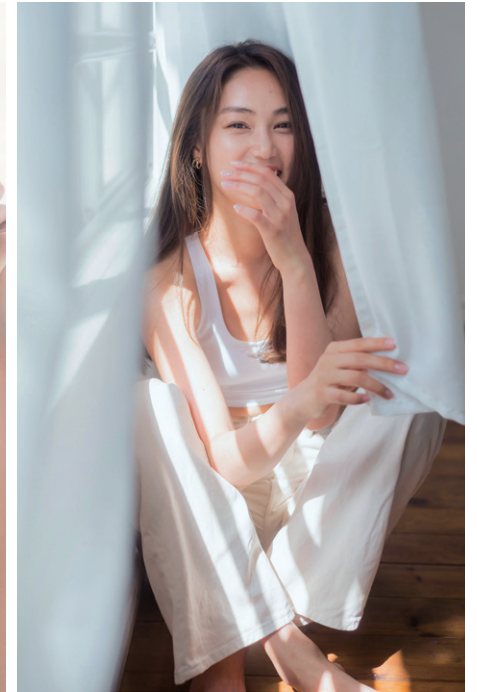

Hibiki Suto

須藤 響

Hibiki Suto

height 167 bust 84 waist 62 hips 88 shoes 24.5 hair dk.brown eyes dk.brown 03 3400 0007

COMPOSITE PHOTO MICHEL STUDIO. 03-5948-4012