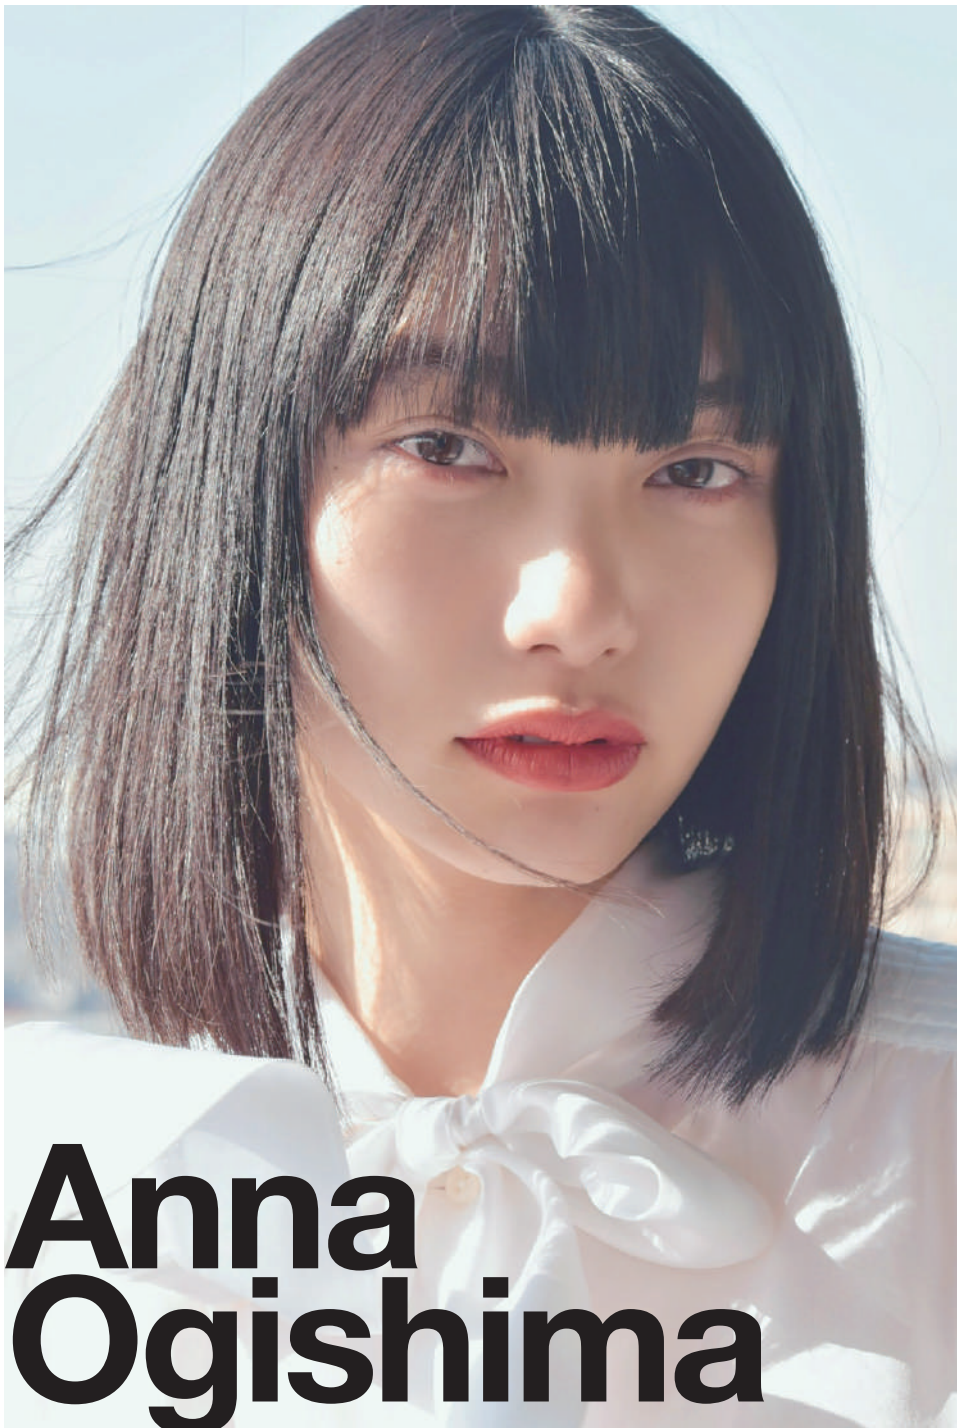

荻島 杏奈

height 175 bust 80 waist 62 hips 89 shoes 25.5 hair black eyes dk.brown

03 3400 0007