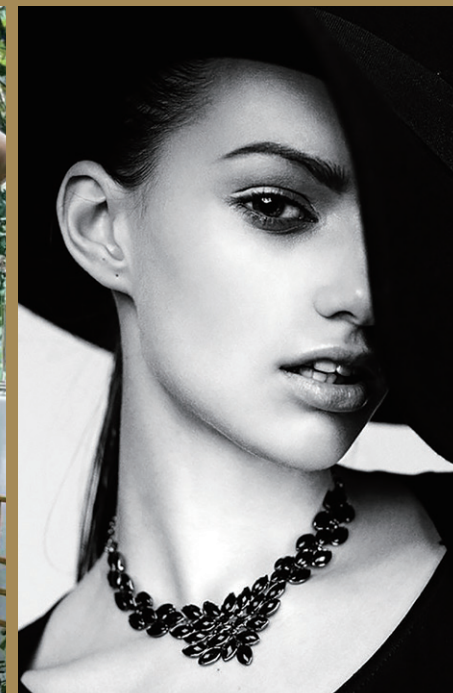

Alena D

height 175 bust 80 waist 60 hips 90 shoes 25.5 hair brown eyes green 03 3498 9000