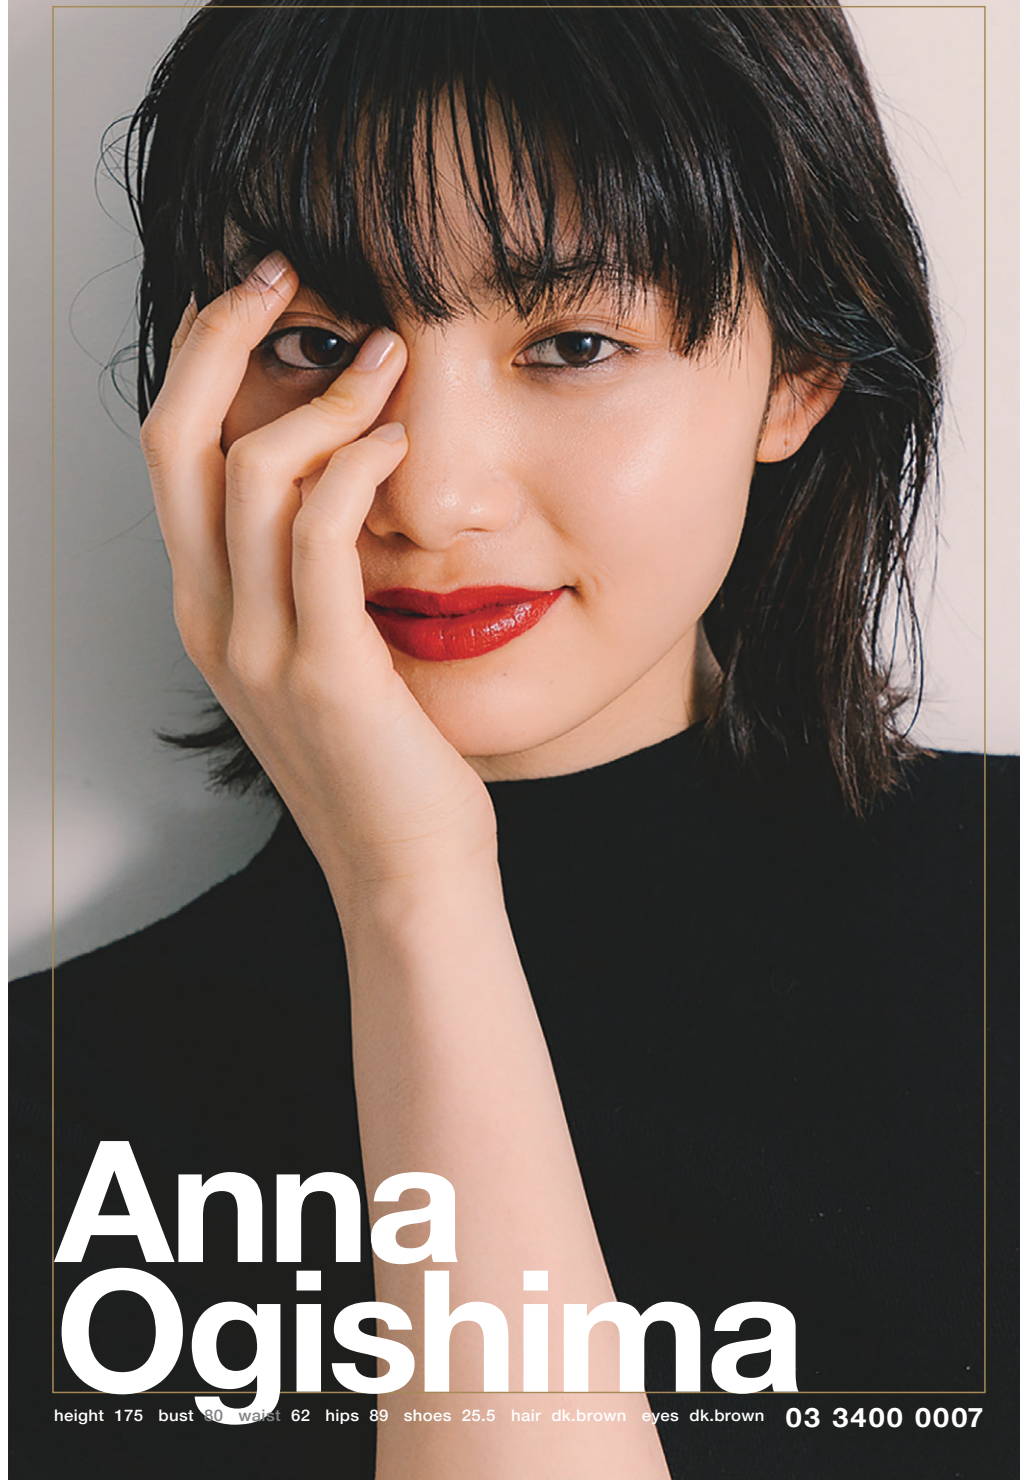

SATORU JAPAN
JAPANESE MODEL

STAGE

Anna Ogishima

height 175 bust 80 waist 62 hips 89 shoes 25.5 hair dk.brown eyes dk.brown 03 3400 0007

Anna Ogishima

荻島 杏奈

SATORU JAPAN
INTERNATIONAL MODEL AGENCY

©COMPOSITE PRO MORE STUDIO 03-5918-6713