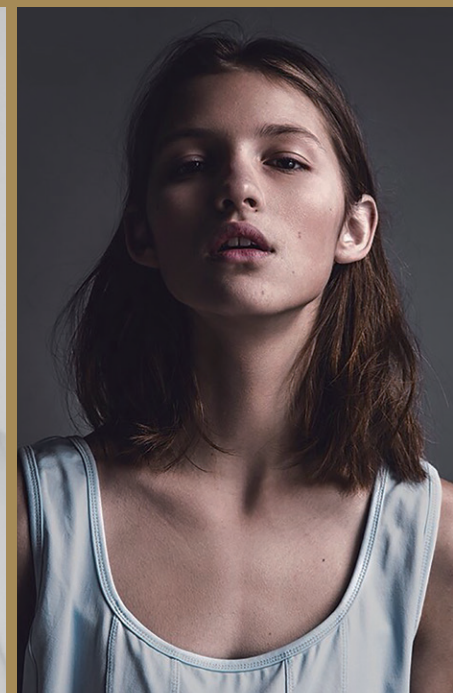

Liza P.

height 175 bust 84 waist 60 hips 89 shoes 26 hair brown eyes brown

03 3498 9000

COAT / TOMMY ZHONG - BRA / JINNN
DRESS / JINNN