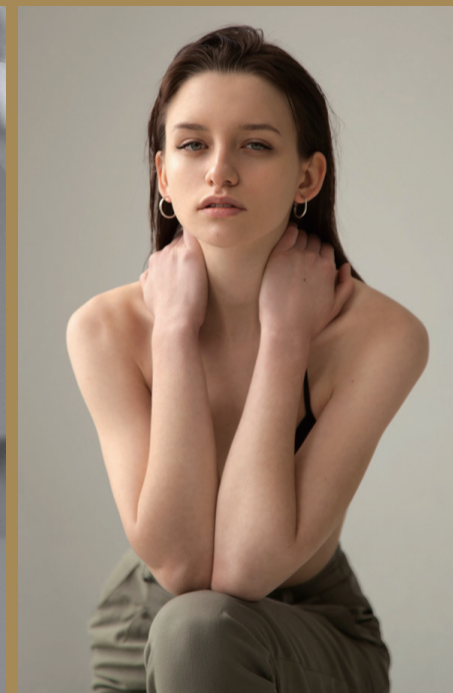

# Kristina TR.

height 176 bust 83 waist 60 hips 87 shoes 24.5 hair brown eyes green

03 3498 9000

COMPOSITE PRO MODEL STUDIO\_033918-6712