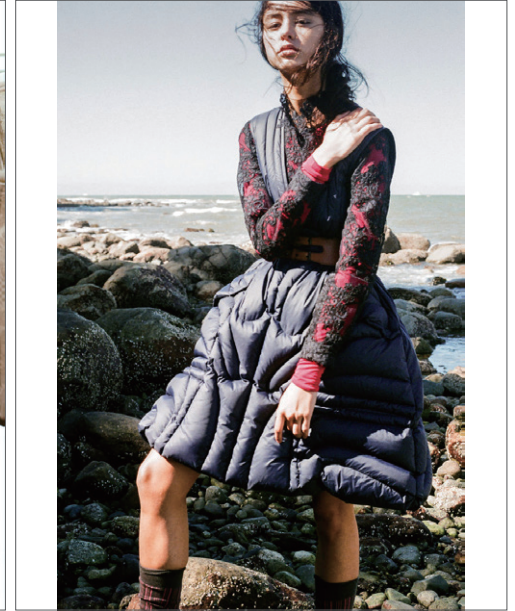

ISABELLA M.

height 169 bust 79 waist 61 hips 88 shoes 25 hair brown eyes brown

ISABELLA M.

height 169 bust 79 waist 61 hips 88 shoes 25 hair brown eyes brown

COMPOSITE/PRO MODEL STUDIO_05-5918-6712