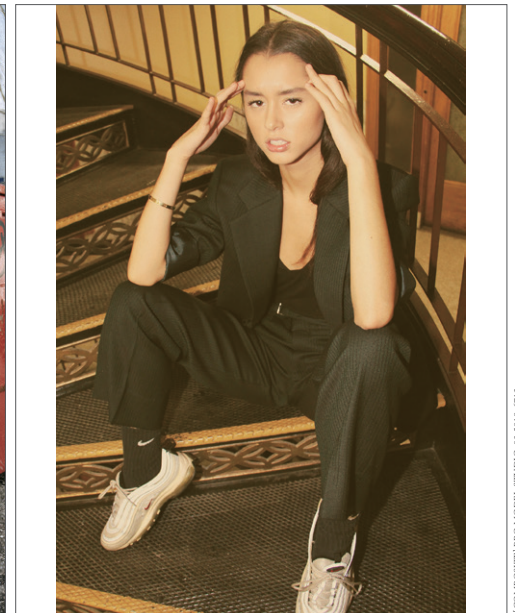

ISABELLA M.

height 169 bust 79 waist 61 hips 88 shoes 25 hair brown eyes brown

ISABELLA M.

height 169 bust 79 waist 61 hips 88 shoes 25 hair brown eyes brown

COMPOSITE/PRO MODEL STUDIO_05-5918-6712