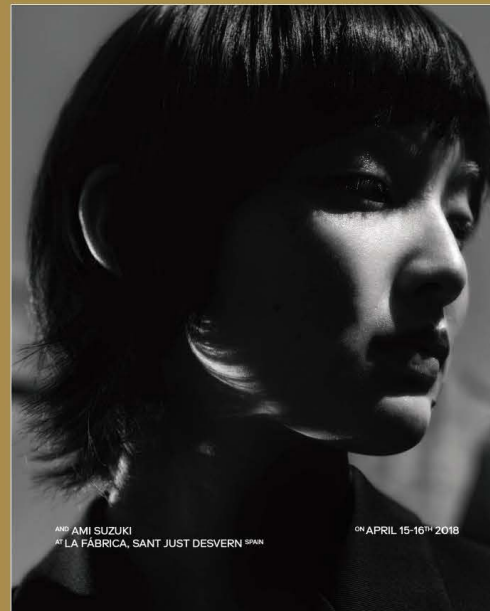

MUGLER

AMI SUZUKI
AT LA FÁBRICA, SANT JUST DESVERN SPAIN

ON APRIL 15-16TH 2018