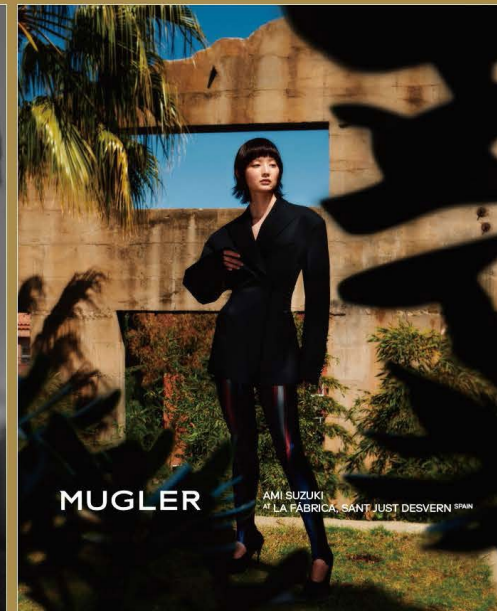

ON APRIL 15-16TH 2018

MUGLER

AMI SUZUKI
AT LA FÁBRICA, SANT JUST DESVERN SPAIN