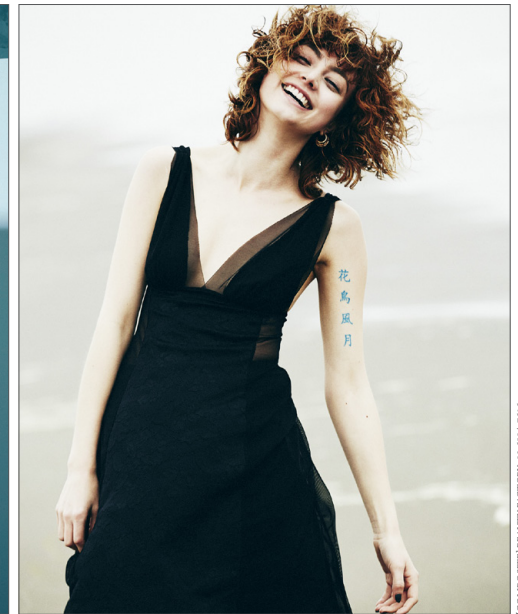

KAT

height 167 bust 78 waist 62 hips 89 shoes 24 hair lt.brown eyes brown

COMPOSITE BEAUTY FACTORY_05-6804-7616