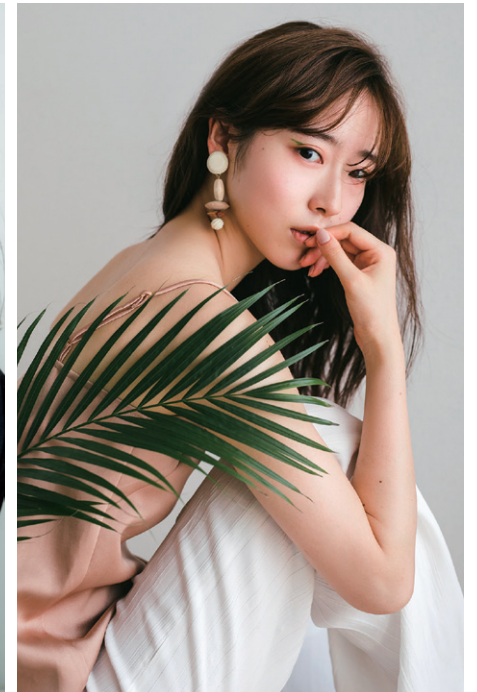

松谷 ももえ

Momoe Matsutani

height 170 bust 82 waist 60 hips 89 shoes 25.5 hair dk.brown eyes black

03 3400 0007

©COMPANTEE PRO MODELS STUDIO. 03-5948-6712