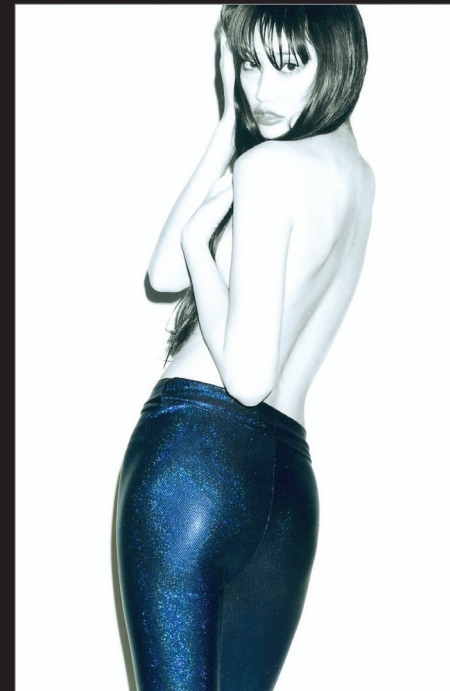

SATORU JAPAN
JAPANESE MODEL

STAGE

Chie Ogura

SATORU JAPAN
INTERNATIONAL MODEL AGENCY

小椋知栄

Chie
Ogura

height 175 bust 80 waist 59 hips 85 shoes 24 hair black eyes dk.brown

03 3400 0007