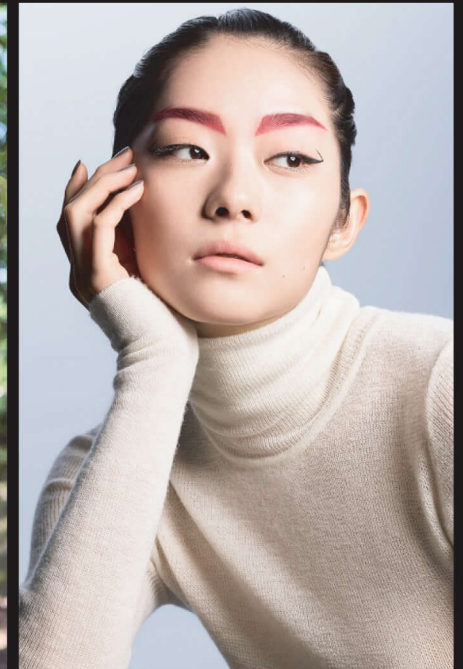

SATORU JAPAN  
JAPANESE MODEL

Ego

Mao Ohira

height 176 bust 82 waist 60 hips 90 shoes 24.5 hair dk.brown eyes black 03 3400 0007

Mao Ohira

大平 真緒

SATORU JAPAN  
INTERNATIONAL MODEL AGENCY

5-17-4 4F, Jingumae Shibuya-ku, Tokyo 150-0001 <http://satorujapan.co.jp>