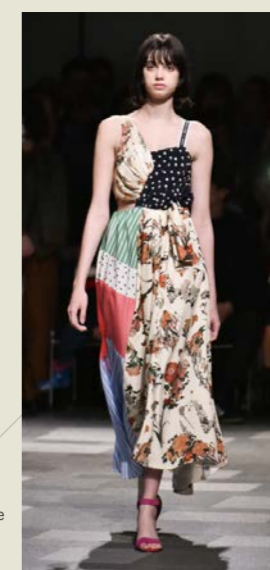

Magazine/Harper's Bazaar Model/Vitoria

Magazine/GINZA Cover Model/Natalia M.

Magazine/CR Fashion Book Model/鈴木亜美

Magazine/GINZA Model/那須ミラノ

MAQUA
Marisol
MISSwedding
NYLON JAPAN
Oggi
otona MUSE
Richesse
Seventeen
SPUR
VERY
VoCE
VOGUE JAPAN
VOGUE girl
WWD JAPAN
Zipper
セクシー
ランドネ
RUNNING Style
装苑
美的
婦人画報

Magazine/GINZA Model/那須ミラノ

Magazine/Numero TOKYO Model/Vita F.

Magazine/VOGUE Wedding Cover Model/Kuka

Magazine/Richesse Model/Barbara

Magazine/CHRONOS FEMME Model/Nastya V.

Magazine/婦人画報 Model/鈴木亜美

Show/MARYAM NASSIR ZADEH Model/鈴木亜美